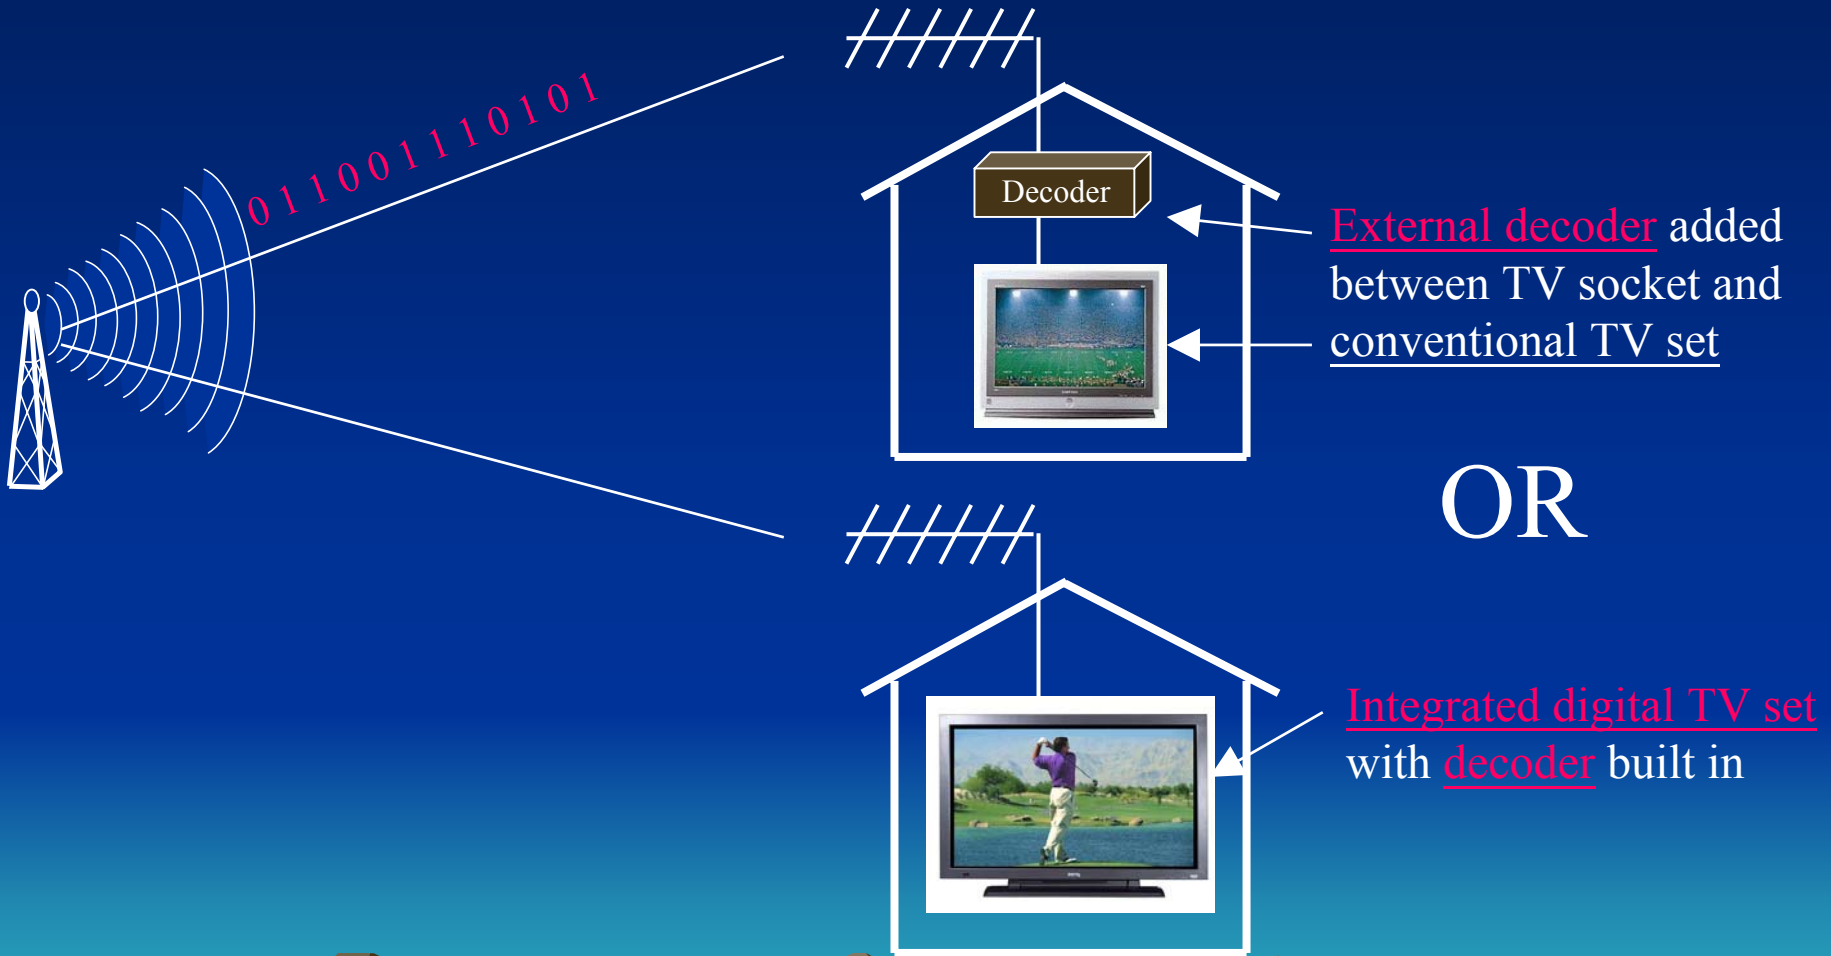

How to receive **Digital Terrestrial Television** ?

How to Receive DTT ?