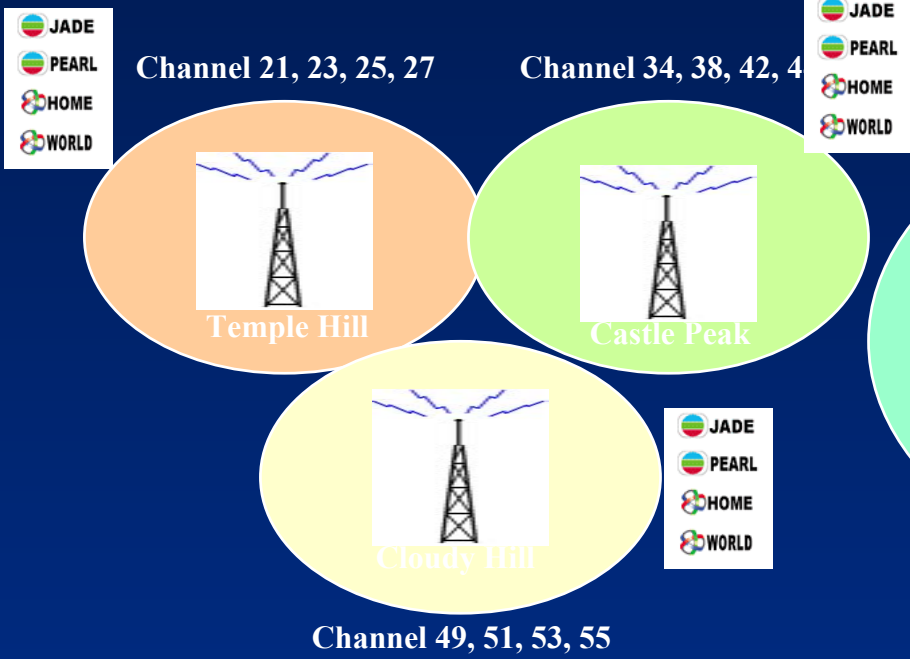

DTT Makes More Efficient Use of Radio Spectrum

Multi-Frequency Network

(Used by Existing Analogue TV)

- Different transmitters use different frequency channels to carry the same TV programme channels
- Many frequency channels are required to cover the service area