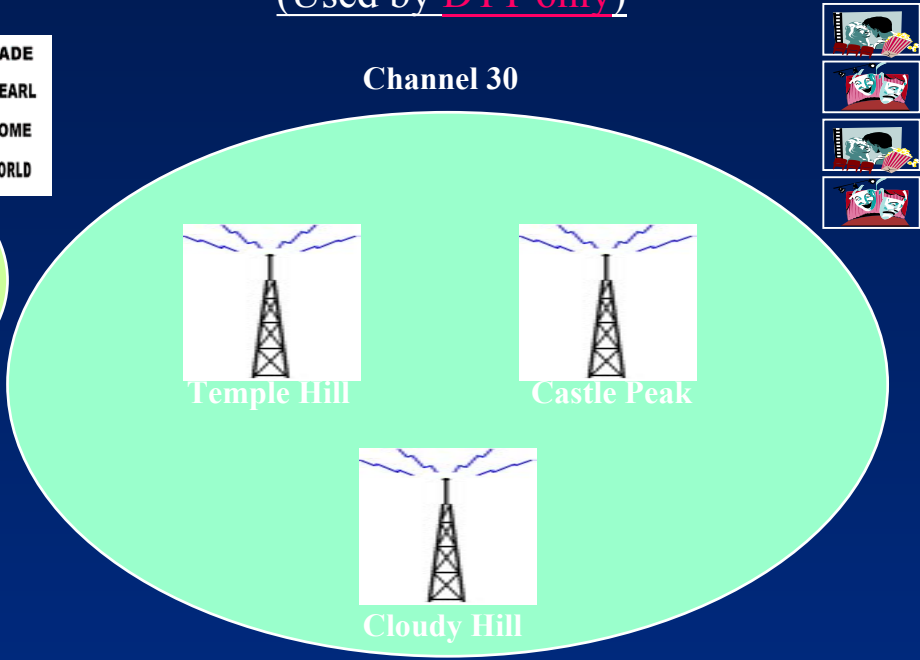

## Multi-Frequency Network

(Used by Existing Analogue TV)

- Different transmitters use different frequency channels to carry the same TV programme channels
- Many frequency channels are required to cover the service area

## Single-Frequency Network

(Used by **DTT only**)

- Different transmitters use the same frequency channel to transmit the same TV programme channels
- Only **one** frequency channel is required to cover the service area